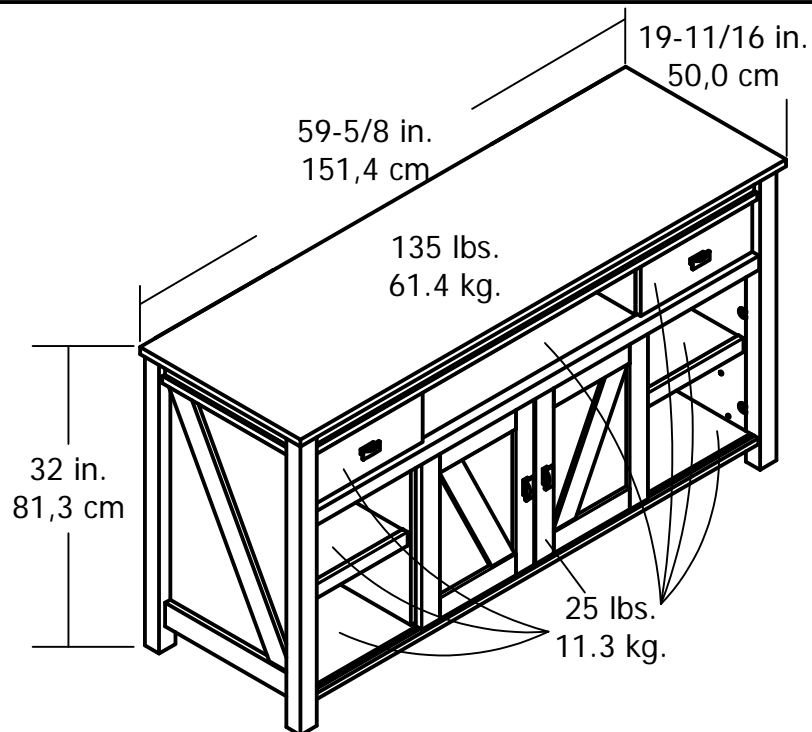

MODEL NUMBER  
1783215PCOM  
ASSEMBLY

UNIT DESCRIPTION

60" TV CONSOLE

ASSEMBLED DIMENSIONS (H X W X D)

32 in. H x 59-5/8 in. W x 19-11/16 in. D  
81.3 cm H x 151.4 cm W x 50.0 cm D

FINISH: (215) CENTURY BARN PINE

UNIT WEIGHT: 162 lbs.

5-7/8" H x 26-3/4" W x 17-11/16" D  
15cm H x 68cm W x 45cm D

8-1/4" H x 13-3/16" W x 17-3/8" D  
20.9cm H x 33.5cm W x 44.3cm D

Drawer Box Size:

3-3/8" H x 11-1/4" W x 13" D  
8.5cm H x 28.5cm W x 33cm D