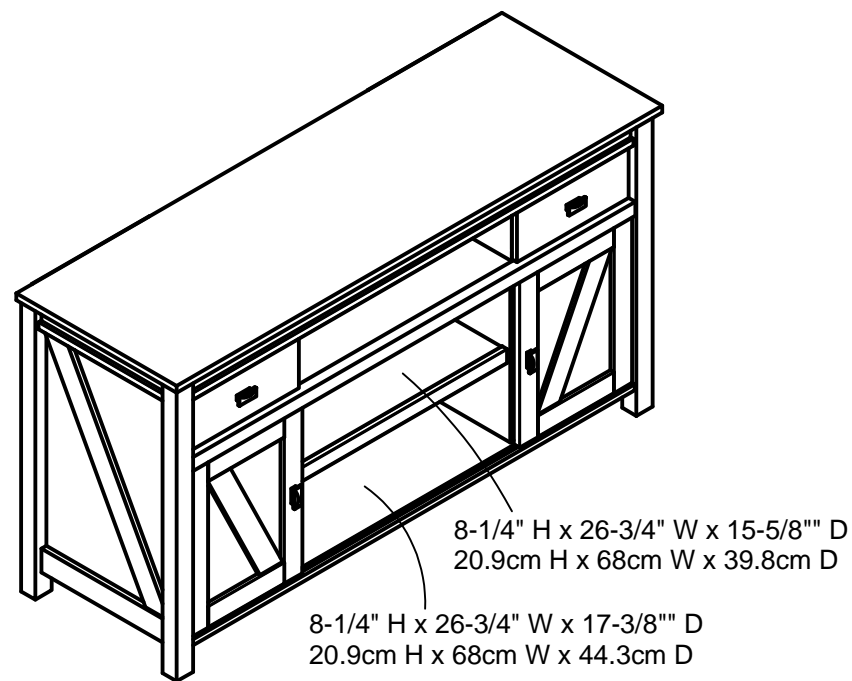

MODEL NUMBER  
1783215PCOM  
ASSEMBLY

UNIT DESCRIPTION

60" TV CONSOLE

ASSEMBLED DIMENSIONS (H X W X D)

32 in. H x 59-5/8 in. W x 19-11/16 in. D  
81.3 cm H x 151.4 cm W x 50.0 cm D

FINISH: (215) CENTURY BARN PINE

UNIT WEIGHT: 162 lbs.

5-7/8" H x 26-3/4" W x 17-11/16" D  
15cm H x 68cm W x 45cm D

8-1/4" H x 13-3/16" W x 17-3/8" D  
20.9cm H x 33.5cm W x 44.3cm D

Drawer Box Size:

3-3/8" H x 11-1/4" W x 13" D  
8.5cm H x 28.5cm W x 33cm D