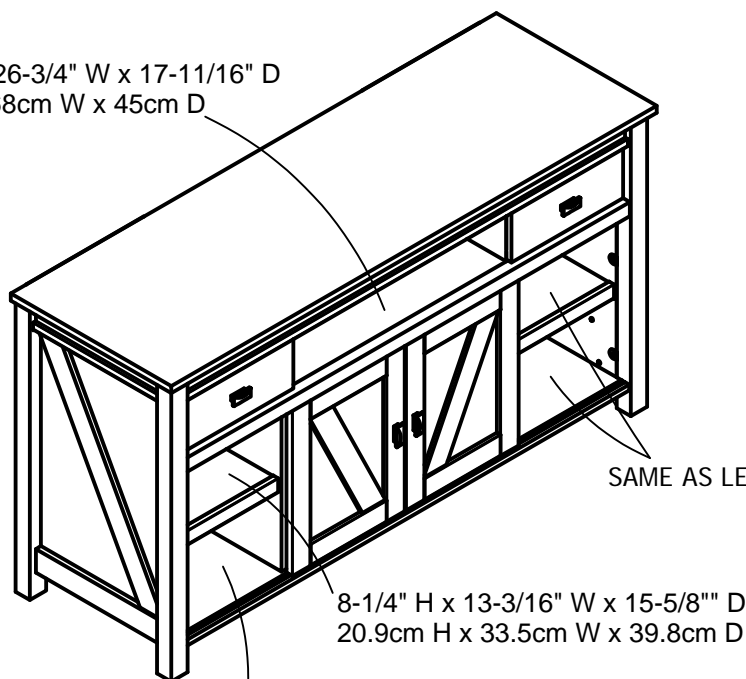

MODEL NUMBER  
1783215PCOM  
ASSEMBLY

UNIT DESCRIPTION

60" TV CONSOLE

ASSEMBLED DIMENSIONS (H X W X D)

32 in. H x 59-5/8 in. W x 19-11/16 in. D  
81.3 cm H x 151.4 cm W x 50.0 cm D

FINISH: (215) CENTURY BARN PINE

UNIT WEIGHT: 162 lbs.

5-7/8" H x 26-3/4" W x 17-11/16" D  
15cm H x 68cm W x 45cm D

8-1/4" H x 13-3/16" W x 17-3/8" D  
20.9cm H x 33.5cm W x 44.3cm D

Drawer Box Size:

3-3/8" H x 11-1/4" W x 13" D  
8.5cm H x 28.5cm W x 33cm D